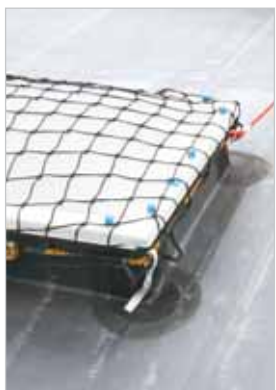

GUARDIAN FALL PROTECTION PRODUCT SHOWCASE

HitchClip® ROOF ANCHOR SYSTEM
3 pack
10560 Black
10561 Brown
10562 Gray

TEMPER REUSABLE ANCHOR
fits up to 12/12 roof pitch
00455

RIDGE-IT ANCHOR
for permanent use on wood rooftops
00500 1 D-ring
00510 2 D-rings

RIDGE-IT TILE ANCHOR
for permanent use on tile rooftops
00515 1 D-ring

BULL RING ANCHOR
for fall arrest, restraint or work positioning
00484

2-WAY UNIVERSAL STANDING SEAM ROOF CLAMP
for seams up to 1" wide
10600

SKYHOOK®
00300 flat
00310 1/12 - 3/12
00320 4/12 - 6/12
00330 7/12 - 9/12
00340 10/12 - 12/12

ADJUSTABLE SKYHOOK®
00342 flat - 12/12

CB SERIES ANCHOR
00645 CB-12
00656 CB-18
00690 CB-24

6' VINYL COATED GALVANIZED CABLE
2½" & 3" O-ring ends
10452

WELD-ON PACK
for installation onto steel
00251

LADDER RUNG STEP
patented design provides a 6" working platform
2477

GUARDIAN FALL PROTECTION PRODUCT SHOWCASE

MOBILE SKYLIGHT PROTECTION SYSTEM
protects from falling through holes
70024 80" x 80"